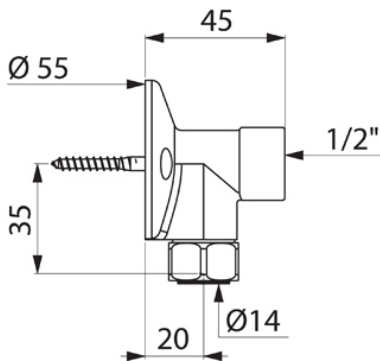

MODEL:

Delabie DLB-1682630

DELABIE

Elbow connector for M $\frac{1}{2}$ -inch stopcocks

Dimensions are in millimeters. If a Cad file is required please visit www.mechline.com.

MECHLINE DEVELOPMENTS LIMITED

Tel: +44 (0)1908 261511 | Email: info@mechline.com | Web: www.mechline.com