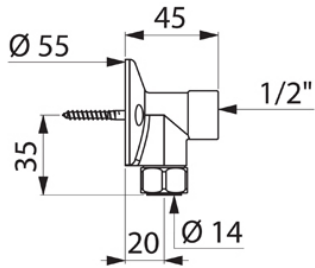

MODEL:

Delabie DLB-1682630

DELABIE

Elbow connector for M $\frac{1}{2}$ -inch stopcocks

Dimensions are in millimeters. If a Cad file is required please visit www.mechline.com.

MECHLINE DEVELOPMENTS LIMITED

Tel: +44 (0)1908 261511 | Email: info@mechline.com | Web: www.mechline.com