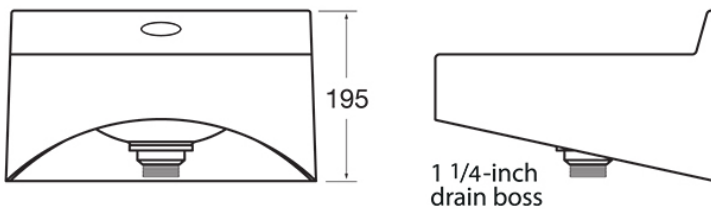

MODEL:

BaSix WS1-MT-T-WHITE

BASIX

BaSix Hand Wash Station with 'auto shut-off' single LEVER tap and thermostatic mixer (WHITE)

Basin Range: WS1
Controls: Auto shut-off

FEATURES & BENEFITS

- Range of hygienic hand washing solutions.
- Helps operations meet their requirement to provide hand-washing stations on site.
- Good and safe habits are more easily followed and enforced.
- Engineered from a single-piece, moulded high-grade polycarbonate ABS plastic.
- Strong & durable with no sharp edges.
- Eco-friendly the WS1 can be fully recycled & has lower embedded energy costs than traditional stainless steel basins.

TECHNICAL INFO

- Dimensions: O/D: 355 x 320 x 195mm Bowl: 255 x 278 x 110mm deep

Dimensions are in millimeters. If a Cad file is required please visit www.mechline.com.

MECHLINE DEVELOPMENTS LIMITED

Tel: +44 (0)1908 261511 | Email: info@mechline.com | Web: www.mechline.com