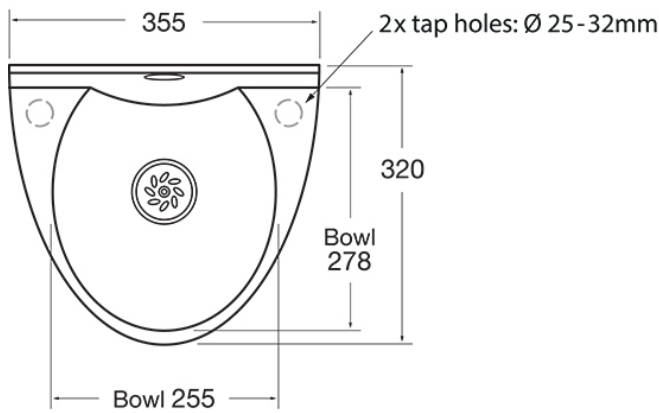

MODEL:

BaSix WS1-MT-T-WHITE

BASIX

BaSix Hand Wash Station with 'auto shut-off' single LEVER tap and thermostatic mixer (WHITE)

Basin Range: WS1
Controls: Auto shut-off

FEATURES & BENEFITS

- Range of hygienic hand washing solutions.
- Helps operations meet their requirement to provide hand-washing stations on site.
- Good and safe habits are more easily followed and enforced.
- Engineered from a single-piece, moulded high-grade polycarbonate ABS plastic.
- Strong & durable with no sharp edges.
- Eco-friendly the WS1 can be fully recycled & has lower embedded energy costs than traditional stainless steel basins.

TECHNICAL INFO

- Dimensions: O/D: 355 x 320 x 195mm Bowl: 255 x 278 x 110mm deep

Dimensions are in millimeters. If a Cad file is required please visit www.mechline.com.

MECHLINE DEVELOPMENTS LIMITED

Tel: +44 (0)1908 261511 | Email: info@mechline.com | Web: www.mechline.com