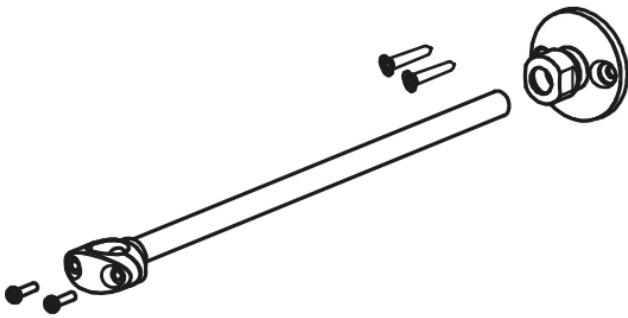

MODEL:

AquaTechnix TXPRWB

AQUATECHNIX

Wall Bracket (Single With 2 Wall Screws)

Dimensions are in millimeters. If a Cad file is required please visit www.mechline.com.

MECHLINE DEVELOPMENTS LIMITED

Tel: +44 (0)1908 261511 | Email: info@mechline.com | Web: www.mechline.com